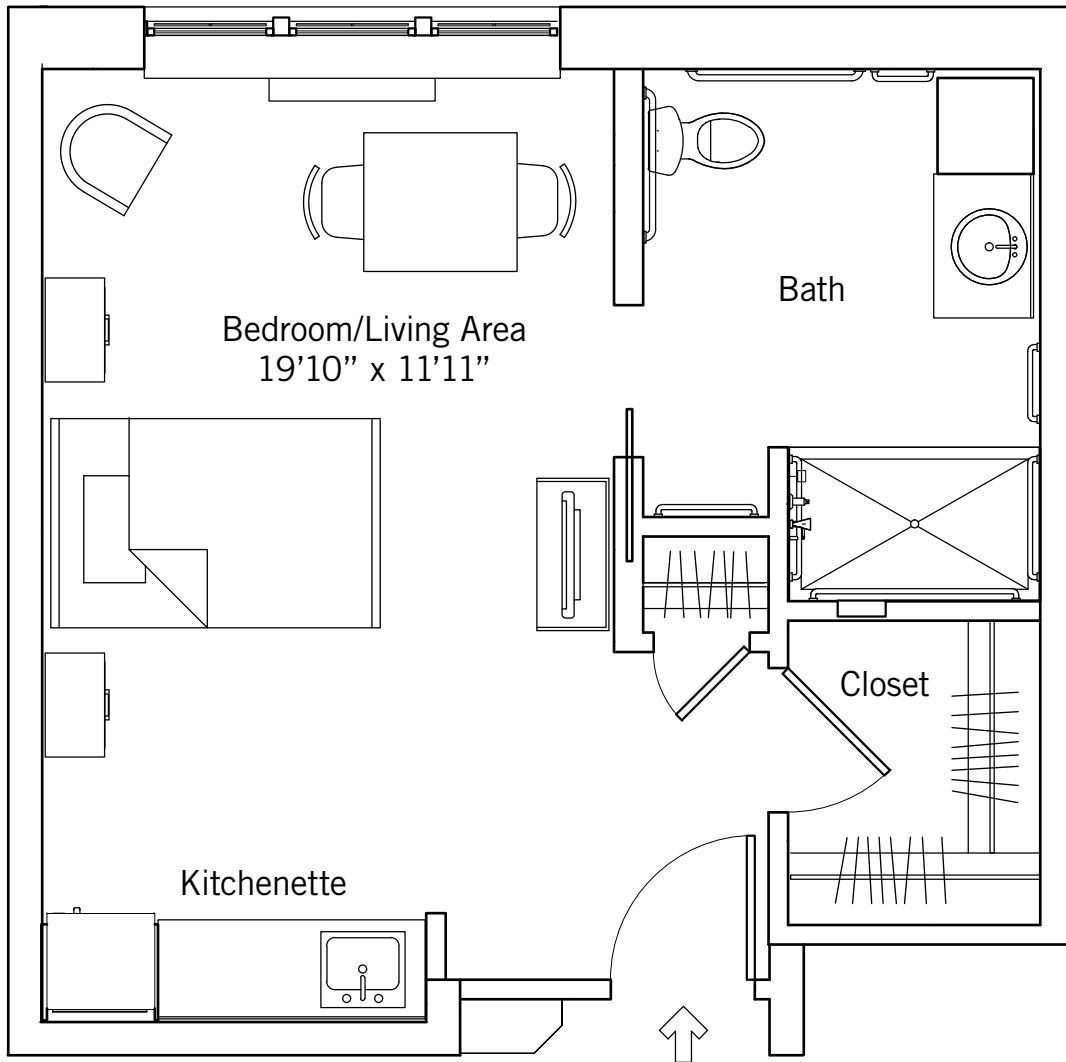

ASSISTED LIVING STUDIO APARTMENT

The Avery

377 sq. ft.

Catonsville | EricksonLiving.com

Room Numbers: 1308, 1402, 2308, 2402, 3308, 3402, 4308, 4402

All Dimensions Are Approximate - NOT FOR CONSTRUCTION - For Information Only

11341037

ASSISTED LIVING ONE BEDROOM APARTMENT

The Chadley

505 sq. ft.

Catonsville | EricksonLiving.com

Room Numbers: 1103, 1104, 1302, 1407, 1408, 2103, 2104,
2302, 2407, 2408, 3103, 3104, 3302, 3407, 3408, 4103, 4104,
4302, 4407, 4408

All Dimensions Are Approximate - NOT FOR CONSTRUCTION - For Information Only

ASSISTED LIVING TWO BEDROOM APARTMENT

The Carrington

775 sq. ft.

Catonsville | EricksonLiving.com

Room Numbers: 1305, 2305, 3305, 4305

All Dimensions Are Approximate - NOT FOR CONSTRUCTION - For Information Only

11341037