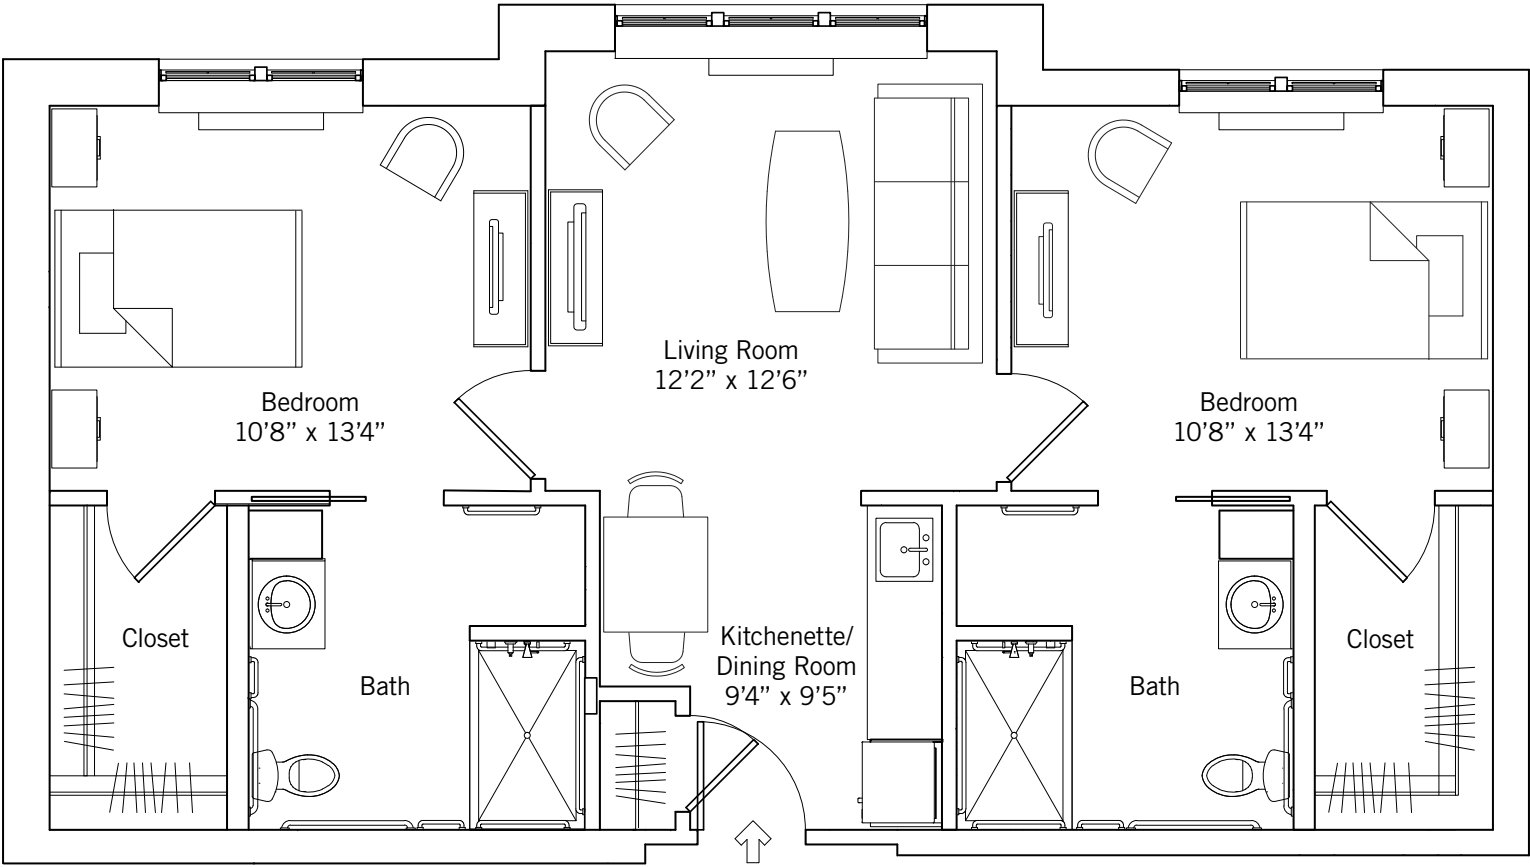

ASSISTED LIVING STUDIO APARTMENT

The Avery

377 sq. ft.

Catonsville | EricksonLiving.com

Room Numbers: 1308, 1402, 2308, 2402, 3308, 3402, 4308, 4402

All Dimensions Are Approximate - NOT FOR CONSTRUCTION - For Information Only

11341037

ASSISTED LIVING ONE BEDROOM APARTMENT

The Chadley

505 sq. ft.

Catonsville | EricksonLiving.com

Room Numbers: 1103, 1104, 1302, 1407, 1408, 2103, 2104,
2302, 2407, 2408, 3103, 3104, 3302, 3407, 3408, 4103, 4104,
4302, 4407, 4408

All Dimensions Are Approximate - NOT FOR CONSTRUCTION - For Information Only

ASSISTED LIVING TWO BEDROOM APARTMENT

The Carrington

775 sq. ft.

Catonsville | EricksonLiving.com

Room Numbers: 1305, 2305, 3305, 4305

All Dimensions Are Approximate - NOT FOR CONSTRUCTION - For Information Only

11341037