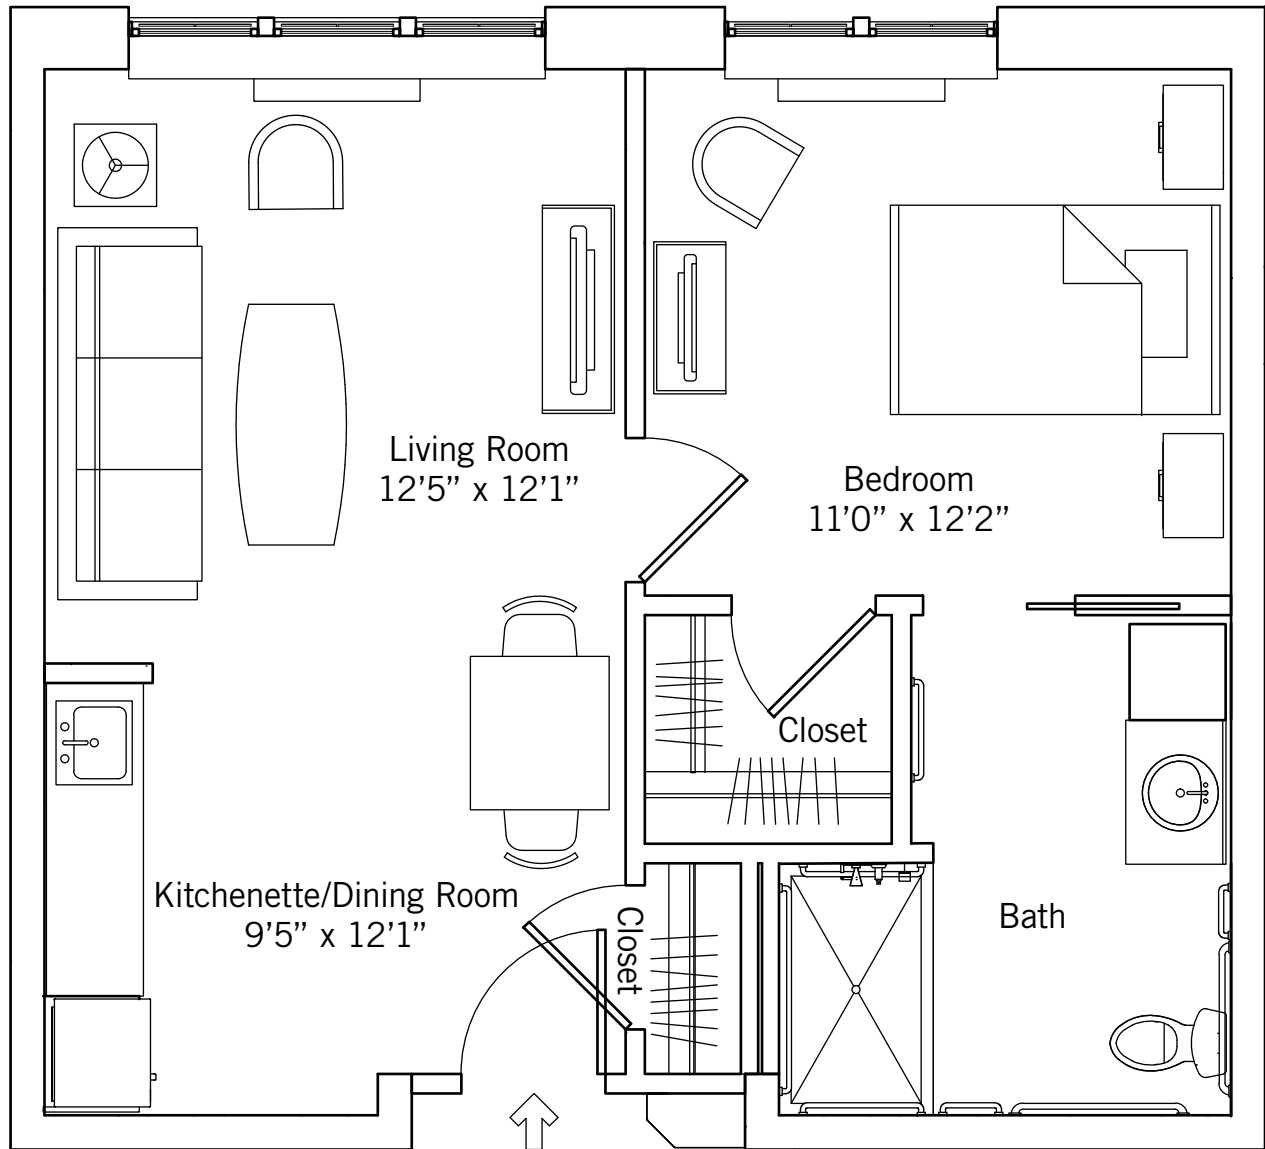

ASSISTED LIVING STUDIO APARTMENT

The Avery

377 sq. ft.

Catonsville | EricksonLiving.com

Room Numbers: 1308, 1402, 2308, 2402, 3308, 3402, 4308, 4402

All Dimensions Are Approximate - NOT FOR CONSTRUCTION - For Information Only

11341037

ASSISTED LIVING ONE BEDROOM APARTMENT

The Chadley

505 sq. ft.

Catonsville | EricksonLiving.com

Room Numbers: 1103, 1104, 1302, 1407, 1408, 2103, 2104,
2302, 2407, 2408, 3103, 3104, 3302, 3407, 3408, 4103, 4104,
4302, 4407, 4408

All Dimensions Are Approximate - NOT FOR CONSTRUCTION - For Information Only

ASSISTED LIVING TWO BEDROOM APARTMENT

The Carrington

775 sq. ft.

Catonsville | EricksonLiving.com

Room Numbers: 1305, 2305, 3305, 4305

All Dimensions Are Approximate - NOT FOR CONSTRUCTION - For Information Only

11341037