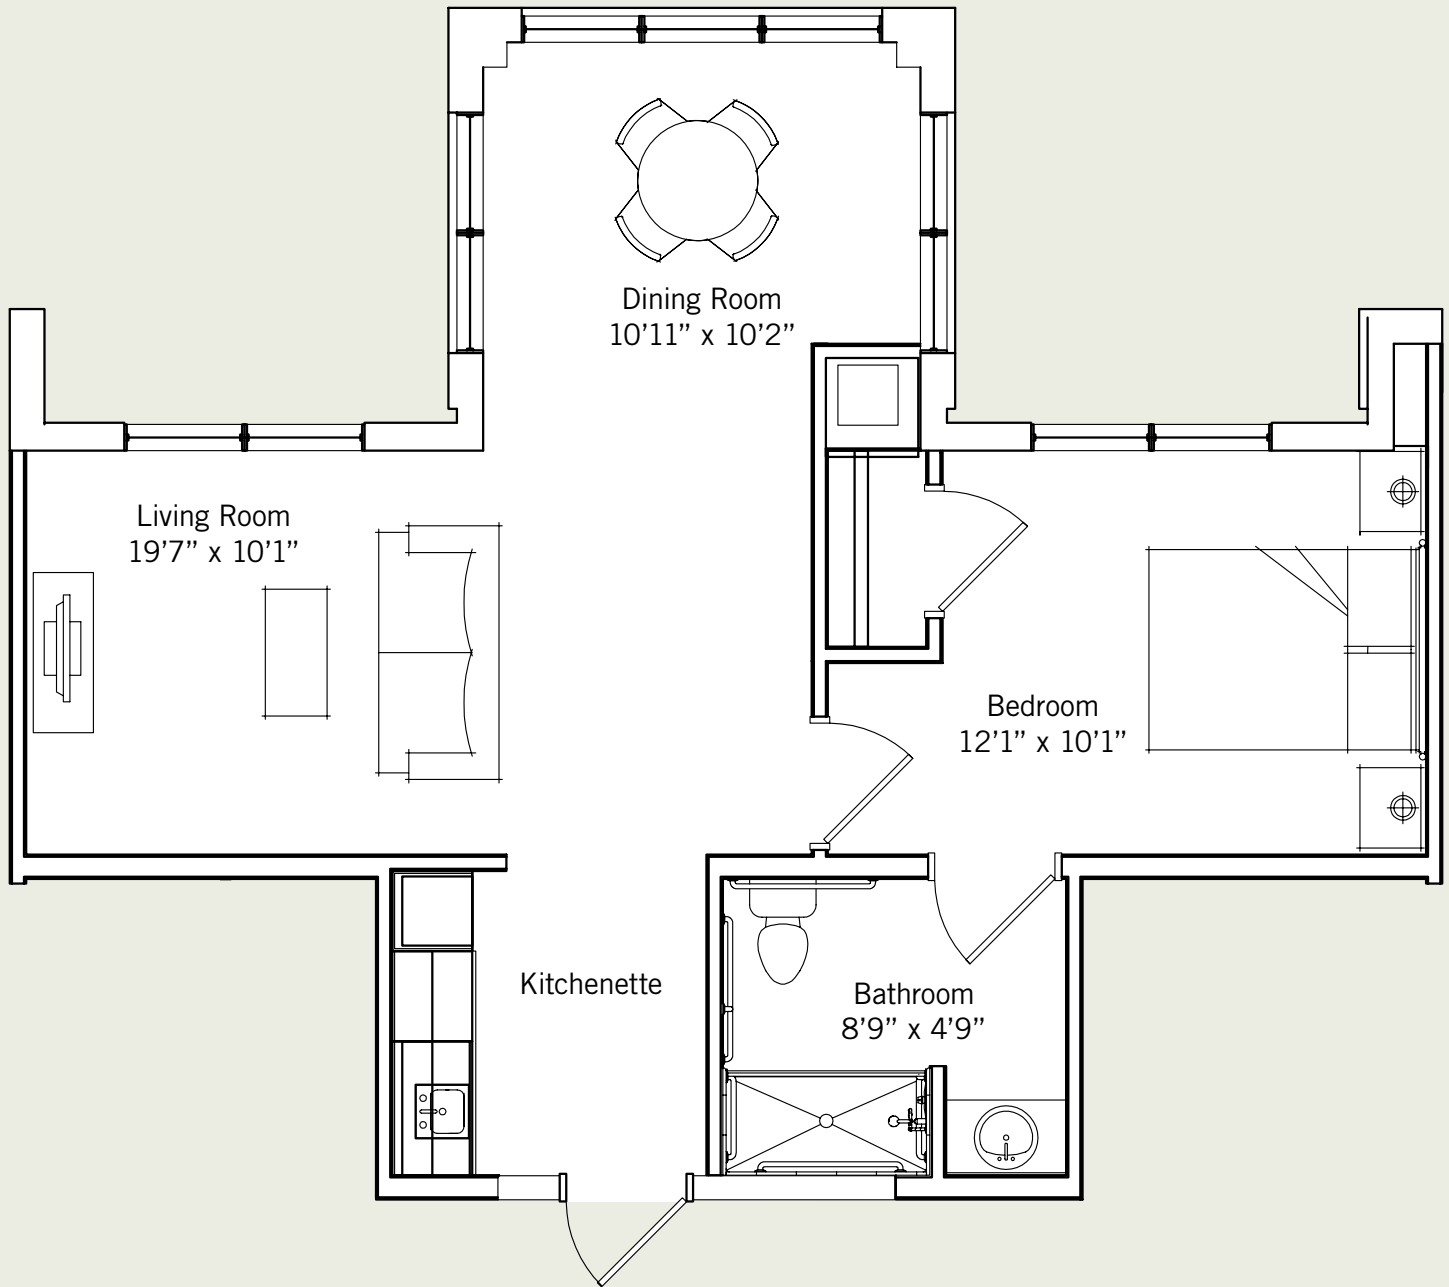

# Assisted Living

One bedroom apartment

550 sq. ft.

# Assisted Living

One bedroom apartment

602 sq. ft.

*Add more Living to your Life®*

537 Mountain Avenue  
New Providence, NJ 07974

All Dimensions Are Approximate - Layouts Vary - For Information Only