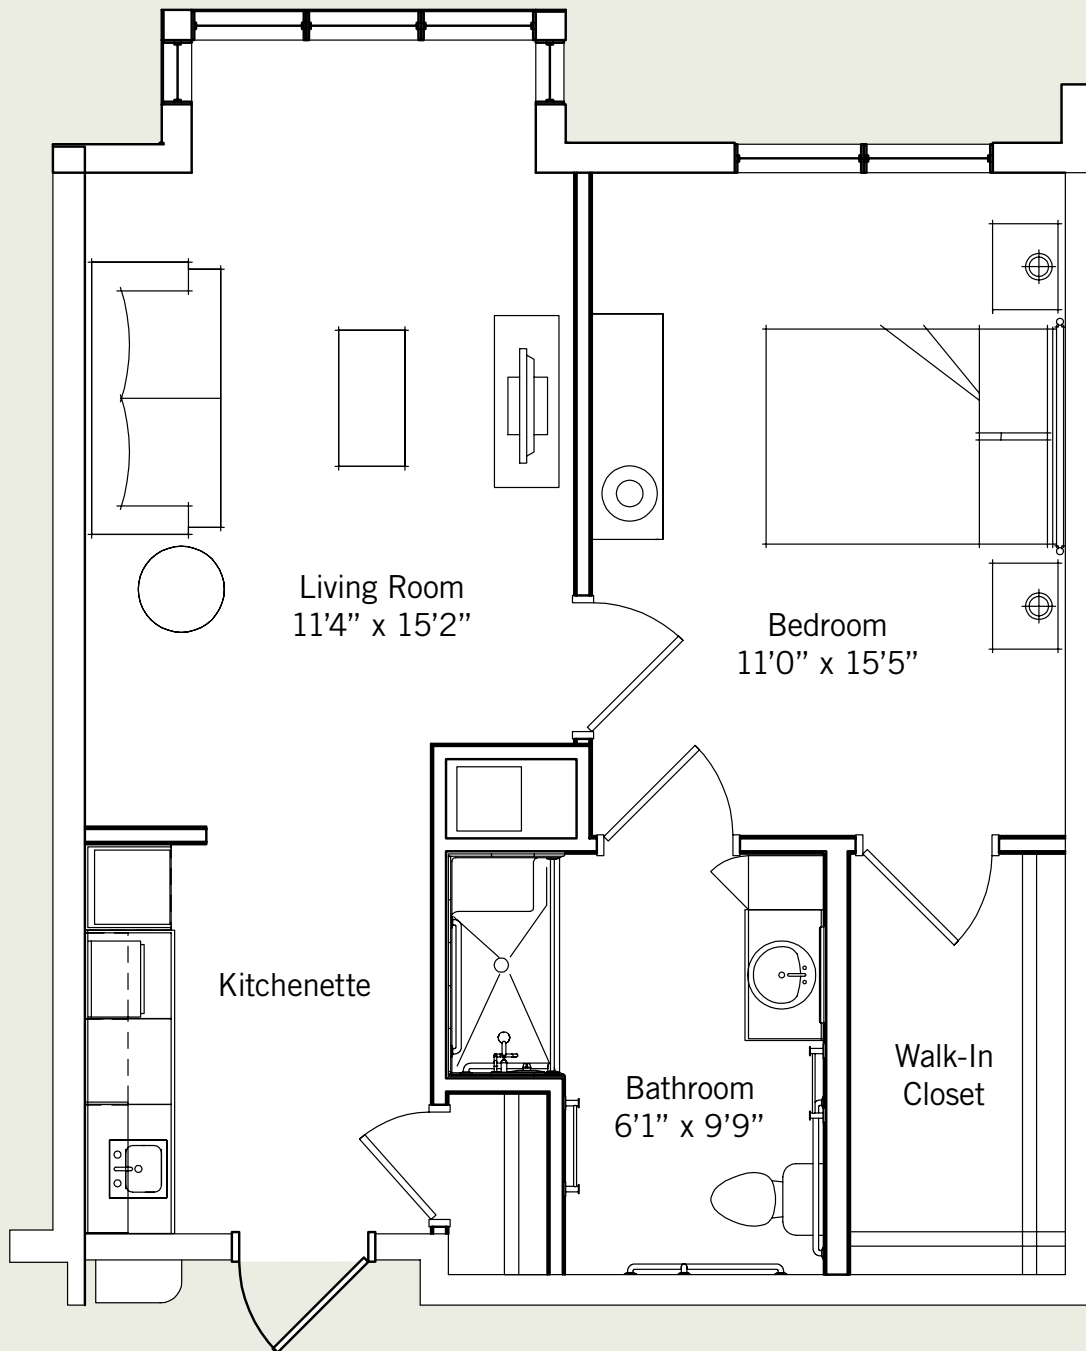

# Assisted Living

One bedroom apartment

550 sq. ft.

# Assisted Living

One bedroom apartment

602 sq. ft.

*Add more Living to your Life®*

537 Mountain Avenue  
New Providence, NJ 07974

All Dimensions Are Approximate - Layouts Vary - For Information Only