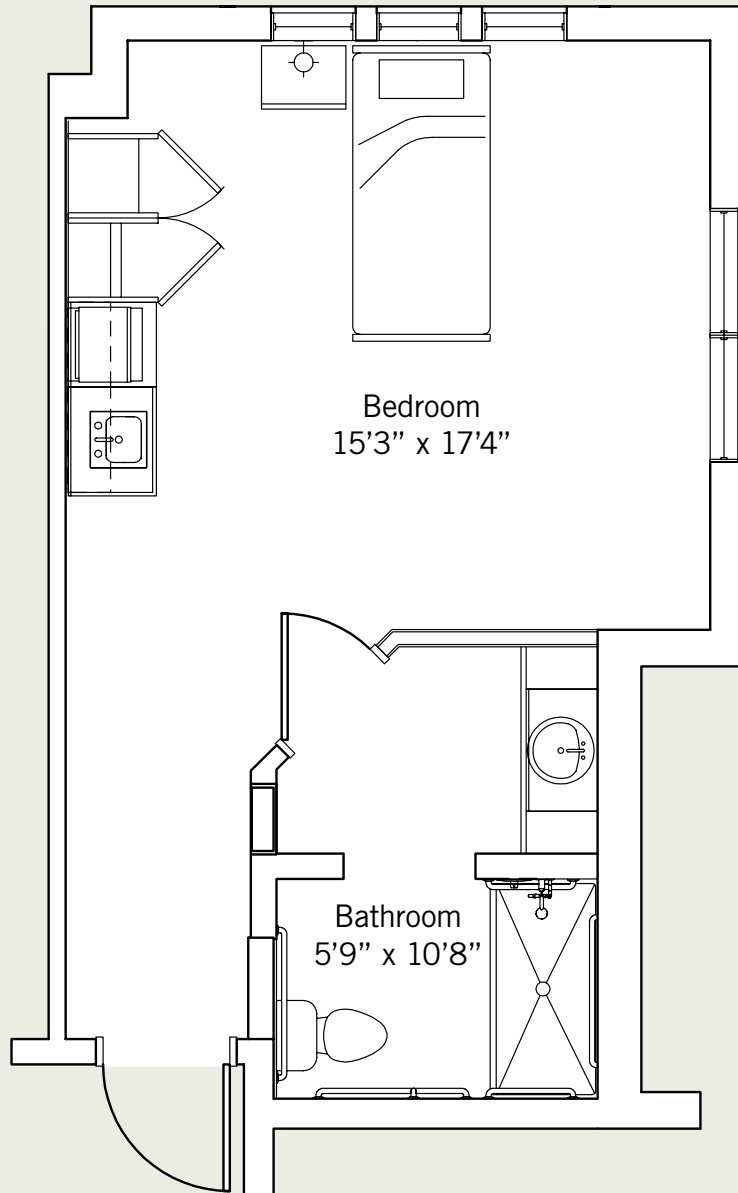

Memory Care

Studio suite

405 sq. ft.

Memory Care

Studio suite

378 sq. ft.

All Dimensions Are Approximate - Layouts Vary - For Information Only

537 Mountain Avenue
New Providence, NJ 07974