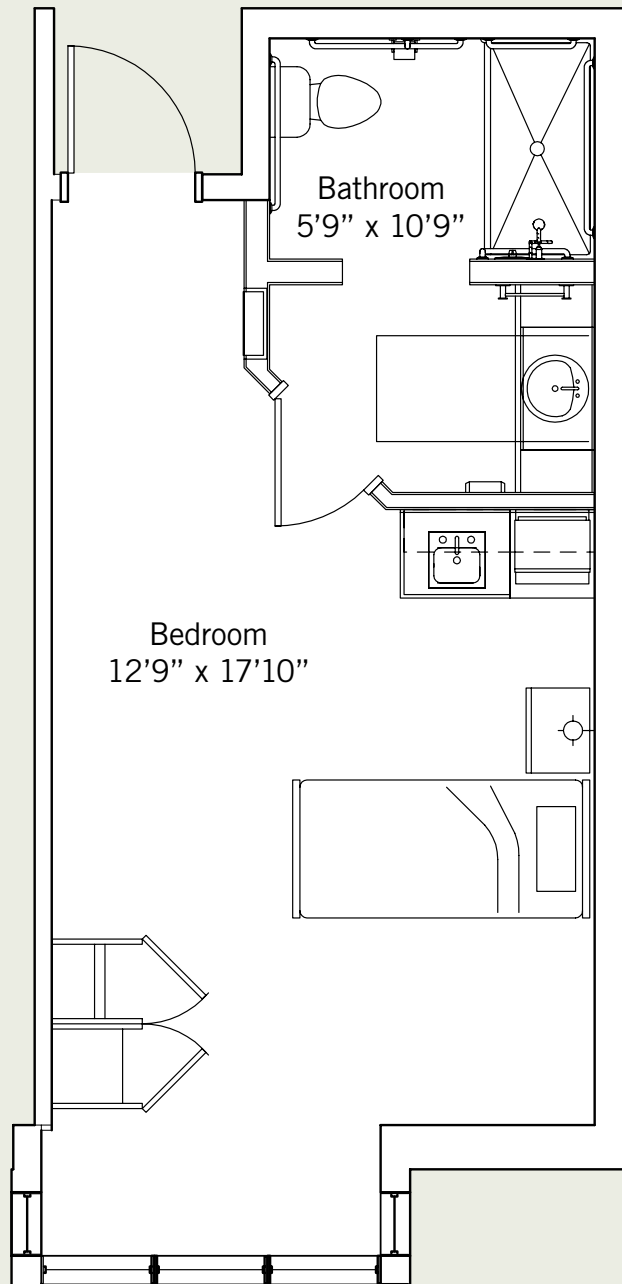

Memory Care

Studio suite

405 sq. ft.

Memory Care

Studio suite

378 sq. ft.

All Dimensions Are Approximate - Layouts Vary - For Information Only

537 Mountain Avenue
New Providence, NJ 07974