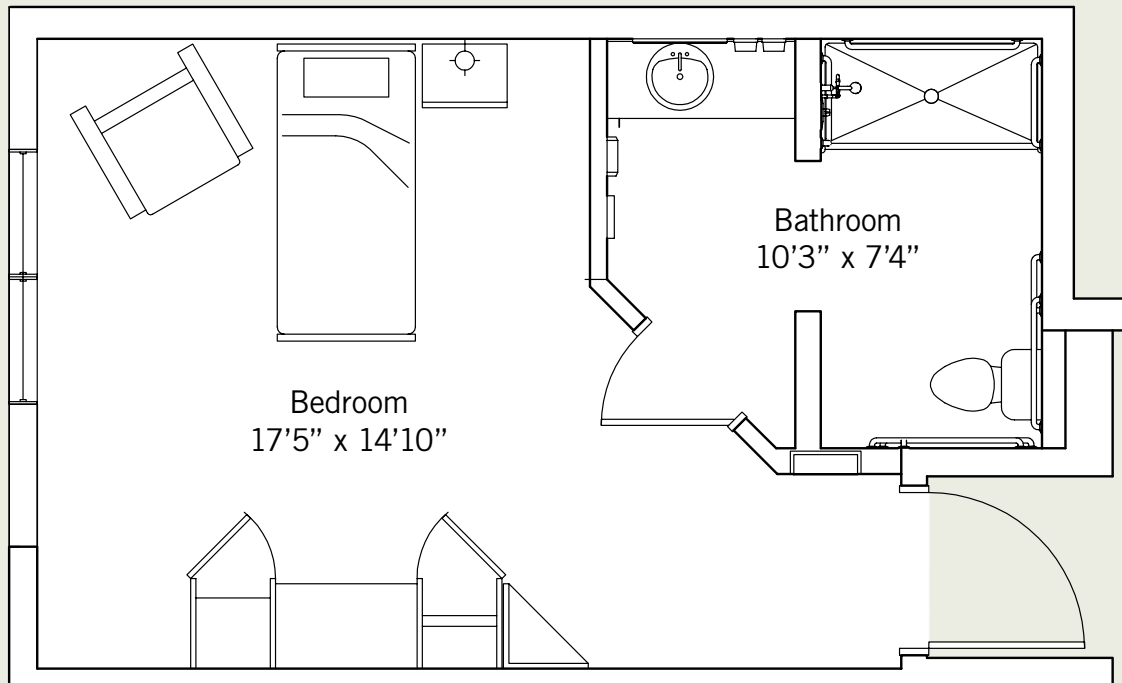

Sub-Acute

Studio suite

300 sq. ft.

Sub-Acute

Companion suite

575 sq. ft.