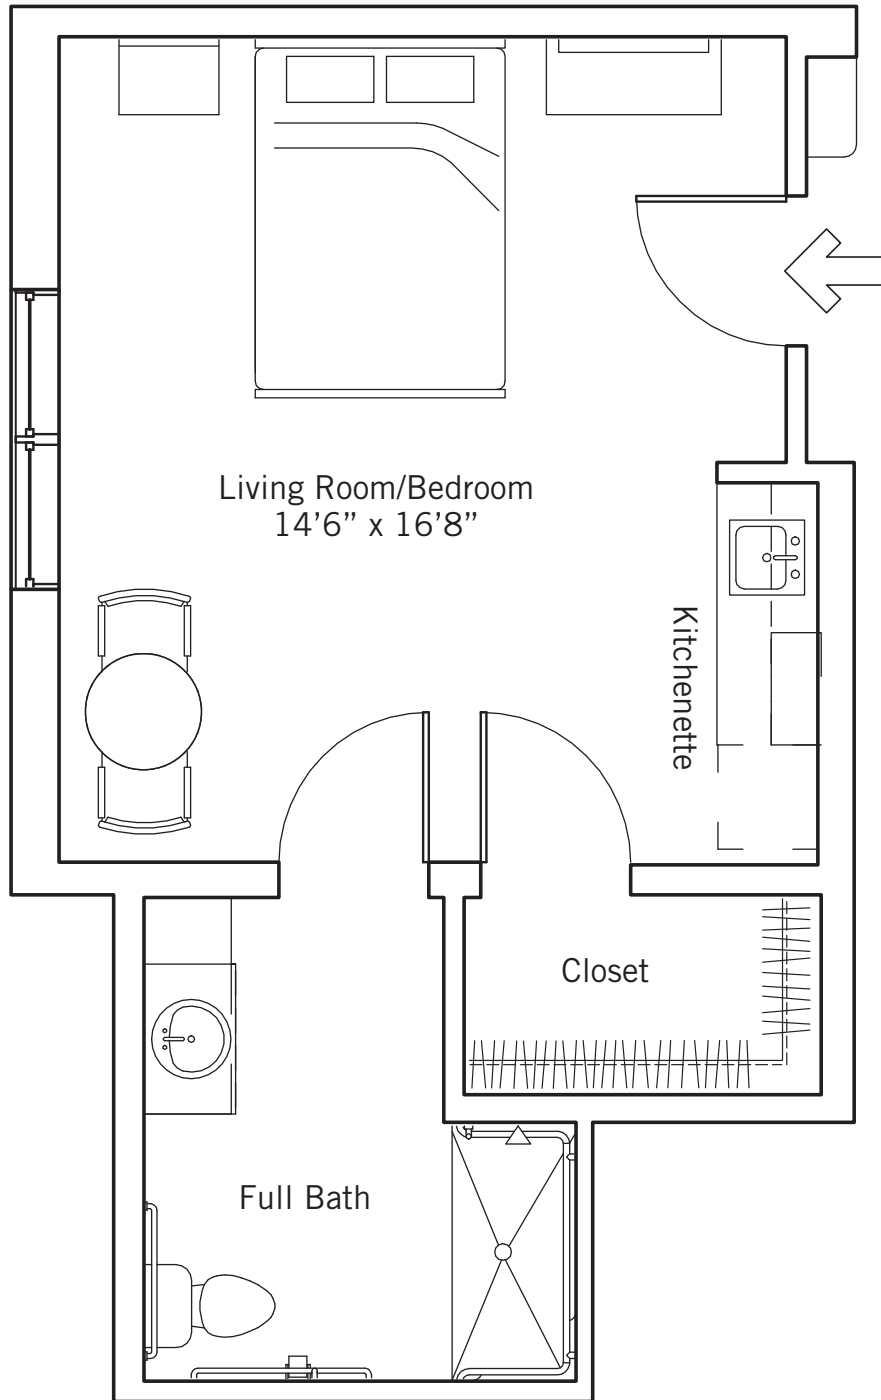

Assisted Living Studio Apartment

The Avery

344-381 sq. ft.

Assisted Living Two Bedroom Apartment

The Carrington

761 sq. ft.

Add more Living to your Life®

Ashburn, VA

AshbyPonds.com

All Dimensions Are Approximate - NOT FOR CONSTRUCTION - For Information Only

Assisted Living One Bedroom Apartment

The Chadley

469-487 sq. ft.

Add more Living to your Life®

Ashburn, VA

AshbyPonds.com

All Dimensions Are Approximate - NOT FOR CONSTRUCTION - For Information Only