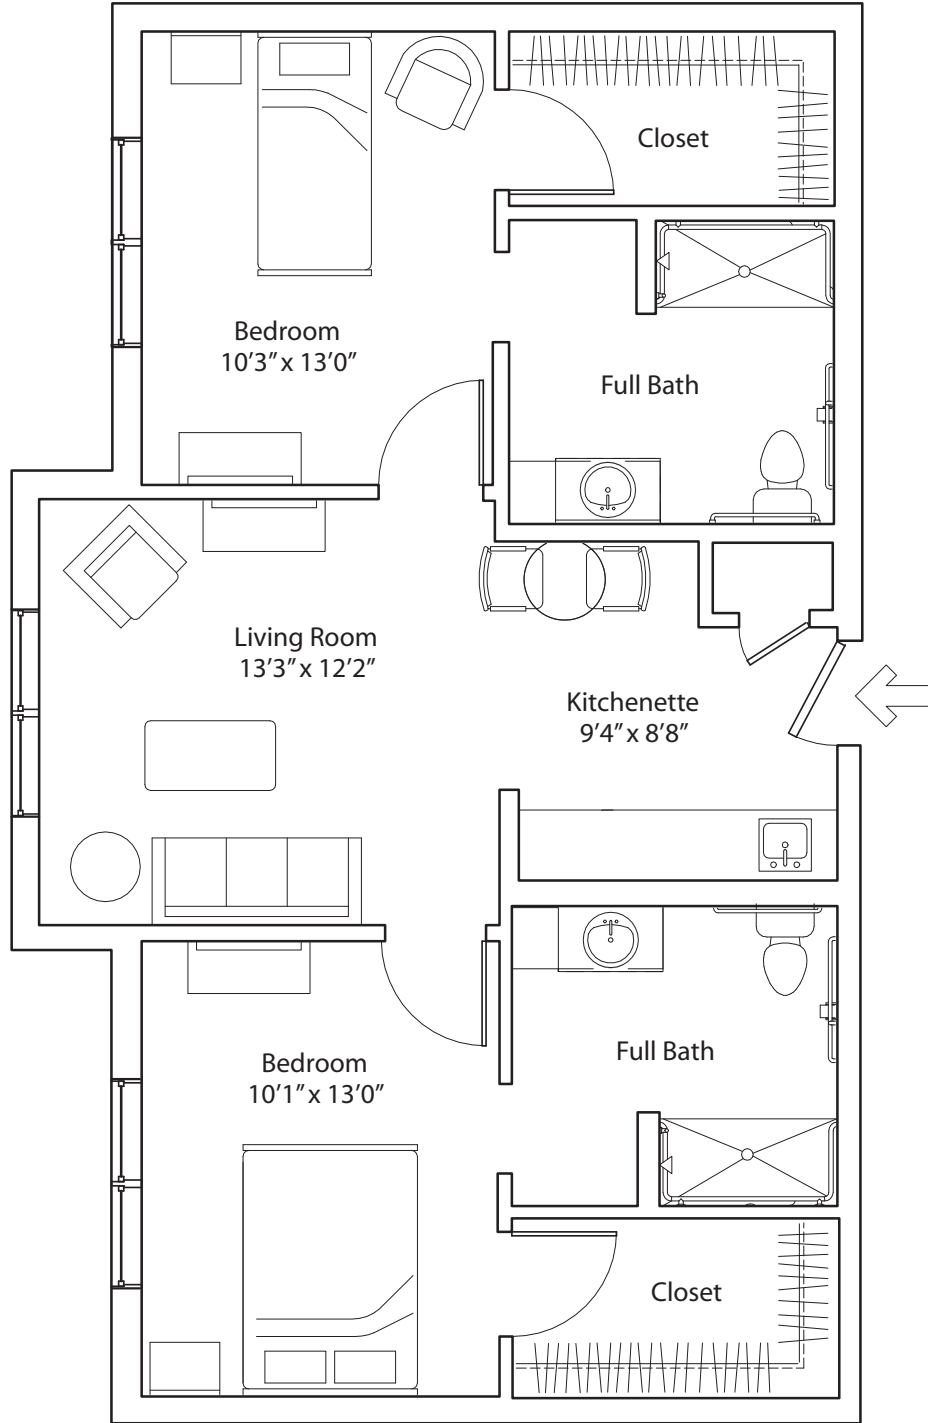

Assisted Living Studio Apartment

The Avery

344-381 sq. ft.

Assisted Living Two Bedroom Apartment

The Carrington

761 sq. ft.

Add more Living to your Life®

Ashburn, VA

AshbyPonds.com

All Dimensions Are Approximate - NOT FOR CONSTRUCTION - For Information Only

Assisted Living One Bedroom Apartment

The Chadley

469-487 sq. ft.

Add more Living to your Life®

Ashburn, VA

AshbyPonds.com

All Dimensions Are Approximate - NOT FOR CONSTRUCTION - For Information Only