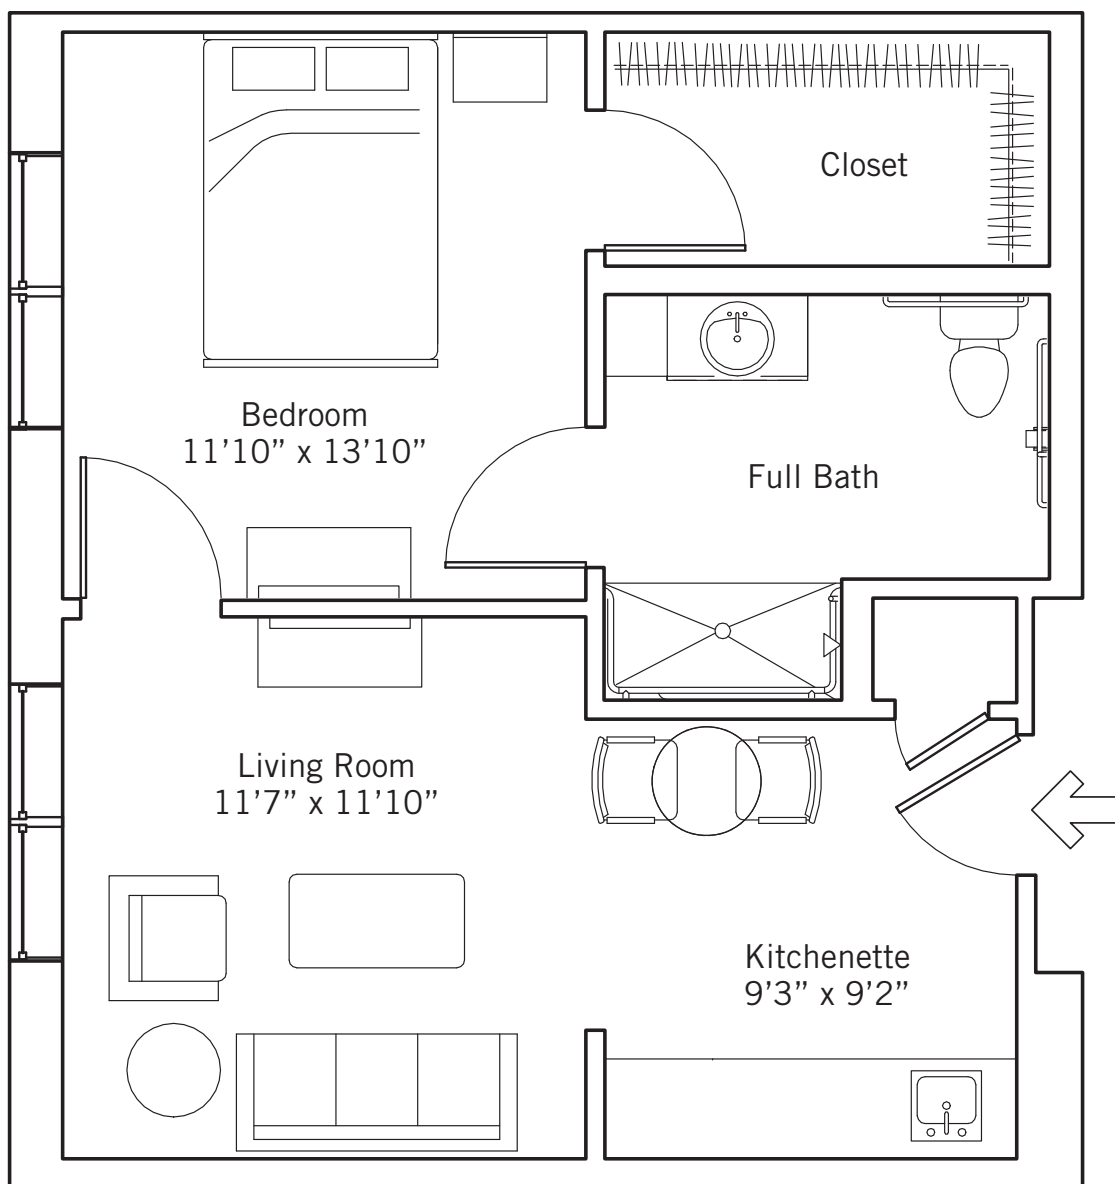

Assisted Living Studio Apartment

The Avery

344-381 sq. ft.

Assisted Living Two Bedroom Apartment

The Carrington

761 sq. ft.

Add more Living to your Life®

Ashburn, VA

AshbyPonds.com

All Dimensions Are Approximate - NOT FOR CONSTRUCTION - For Information Only

Assisted Living One Bedroom Apartment

The Chadley

469-487 sq. ft.

Add more Living to your Life®

Ashburn, VA

AshbyPonds.com

All Dimensions Are Approximate - NOT FOR CONSTRUCTION - For Information Only