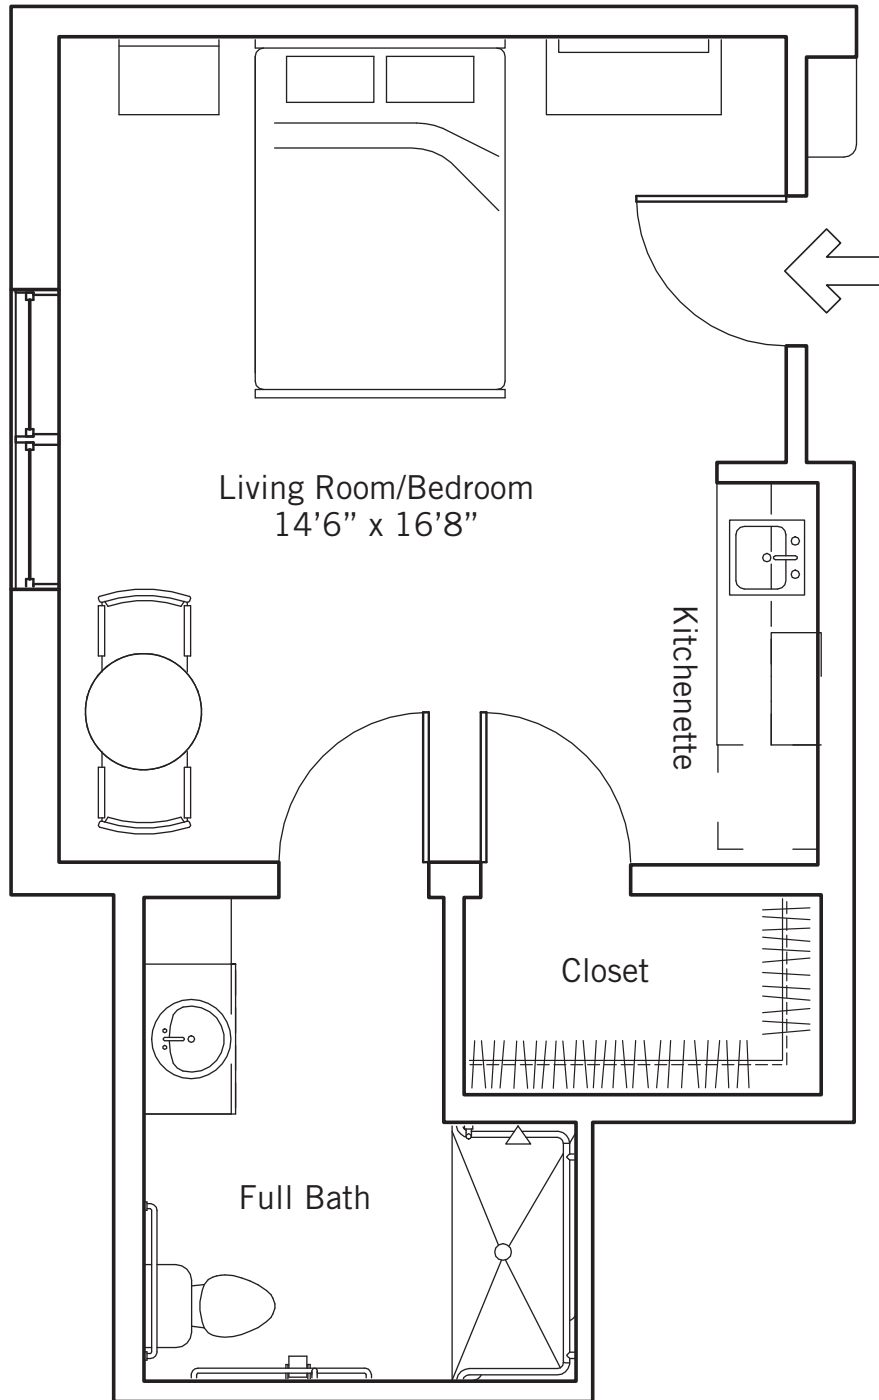

Assisted Living Studio Apartment

The Avery

344-381 sq. ft.

Assisted Living One Bedroom Apartment

The Chadley

478 sq. ft.

Assisted Living Two Bedroom Apartment

The Carrington

761 sq. ft.