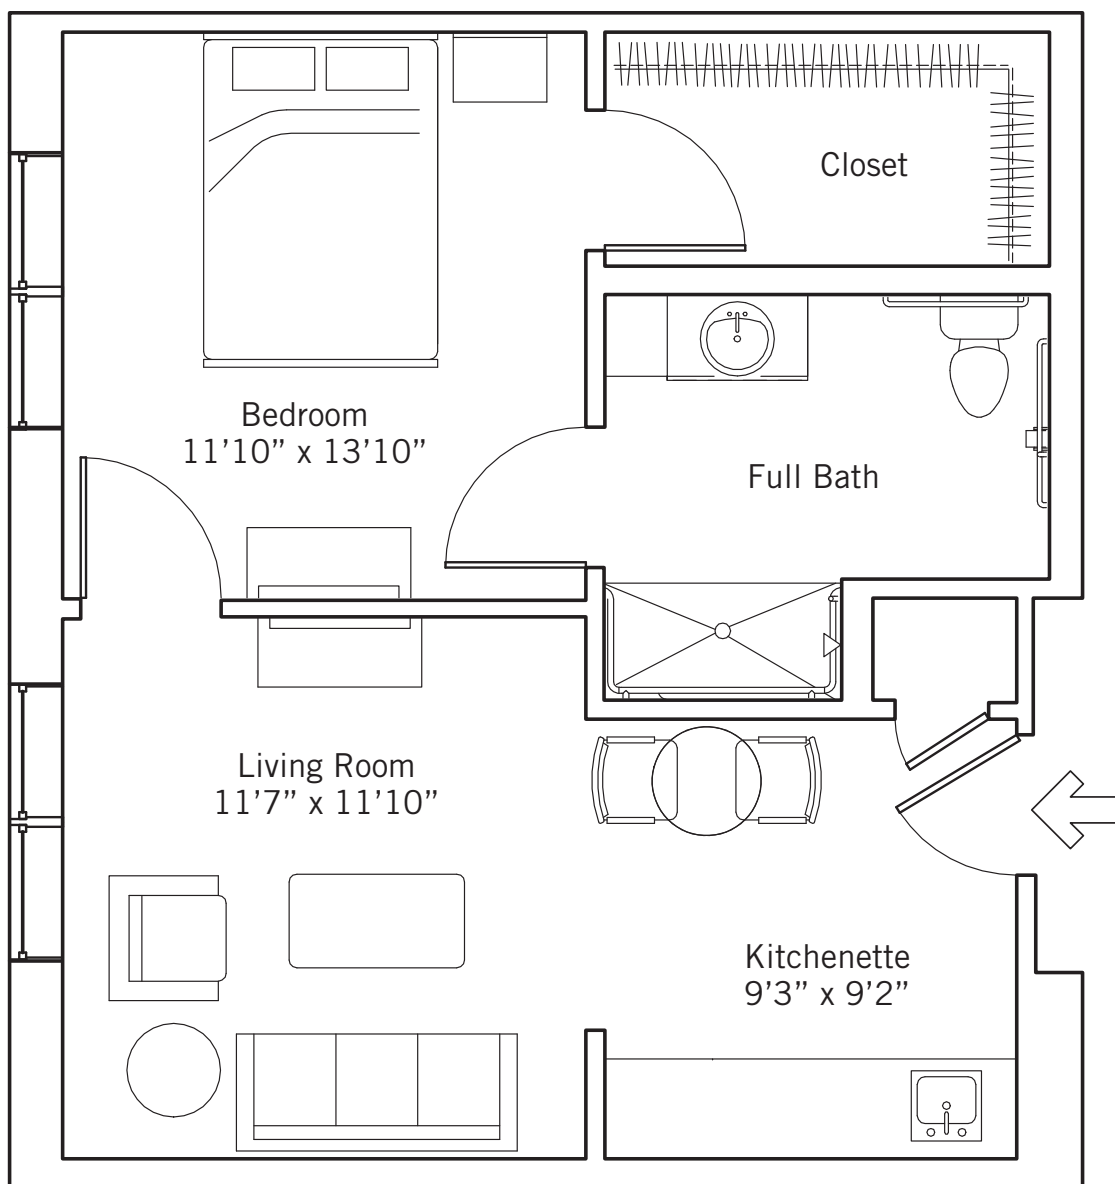

Assisted Living Studio Apartment

The Avery

344-381 sq. ft.

Assisted Living One Bedroom Apartment

The Chadley

478 sq. ft.

Assisted Living Two Bedroom Apartment

The Carrington

761 sq. ft.