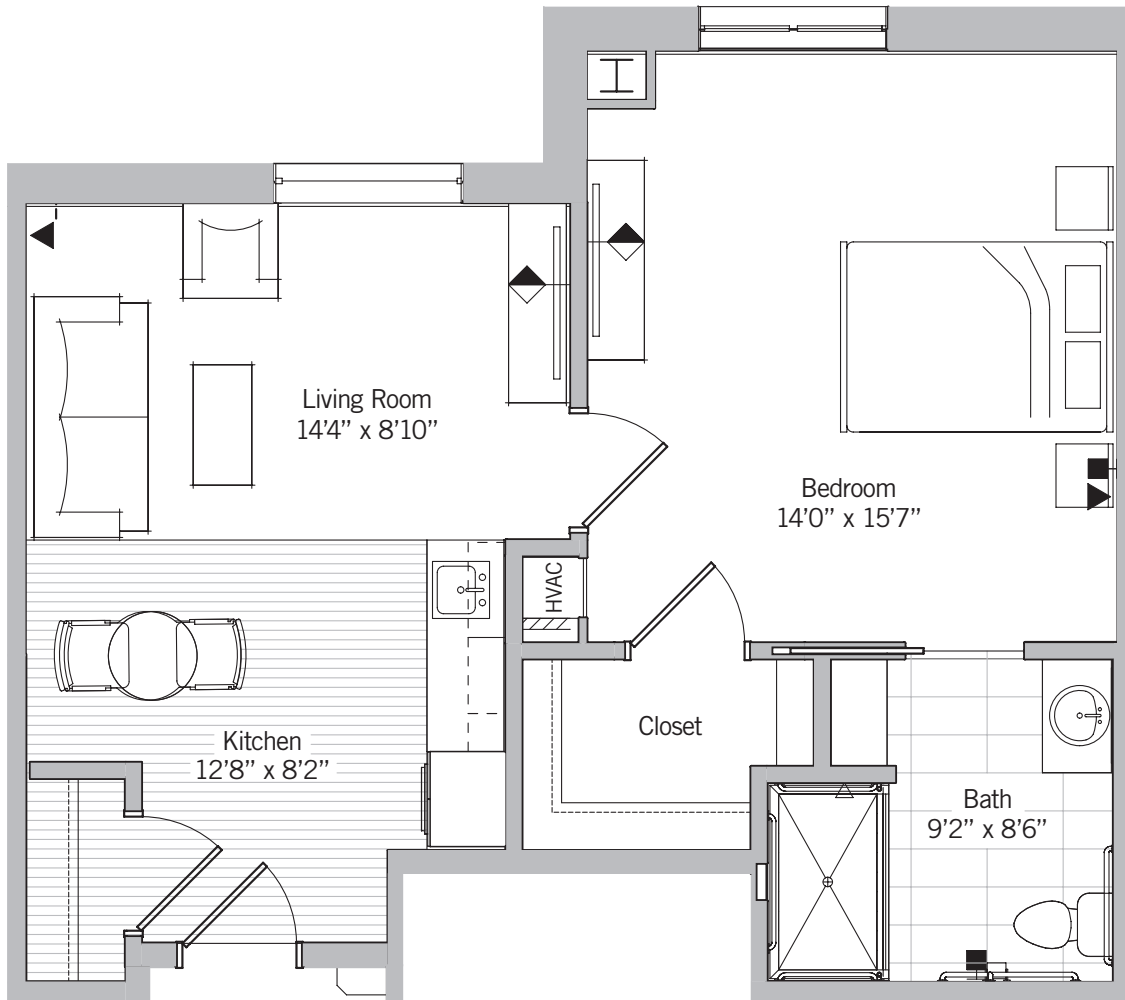

# Assisted Living Apartment The Avery

Studio  
357 sq. ft.

All Dimensions Are Approximate - NOT FOR CONSTRUCTION - For Information Only

Springfield | [GreenspringCommunity.com](http://GreenspringCommunity.com)

# Assisted Living Apartment The Garrison

Deluxe one bedroom, one bath  
550-604 sq. ft.

All Dimensions Are Approximate - NOT FOR CONSTRUCTION - For Information Only

Add more Living to your Life®

Springfield | [GreenspringCommunity.com](http://GreenspringCommunity.com)