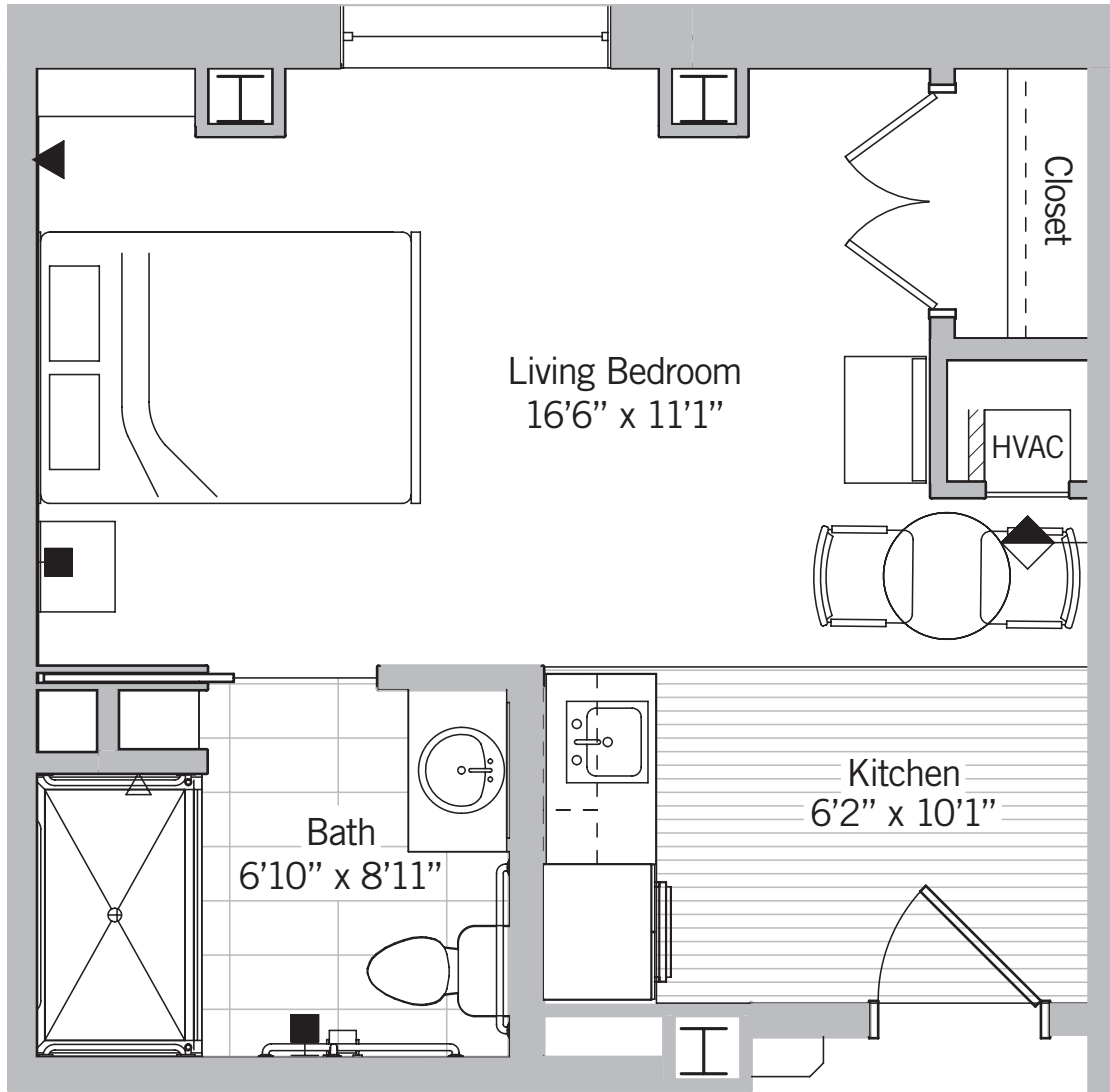

# Assisted Living Apartment The Avery

Studio  
357 sq. ft.

All Dimensions Are Approximate - NOT FOR CONSTRUCTION - For Information Only

Springfield | [GreenspringCommunity.com](http://GreenspringCommunity.com)

# Assisted Living Apartment The Garrison

Deluxe one bedroom, one bath  
550-604 sq. ft.

All Dimensions Are Approximate - NOT FOR CONSTRUCTION - For Information Only

Add more Living to your Life®

Springfield | [GreenspringCommunity.com](http://GreenspringCommunity.com)