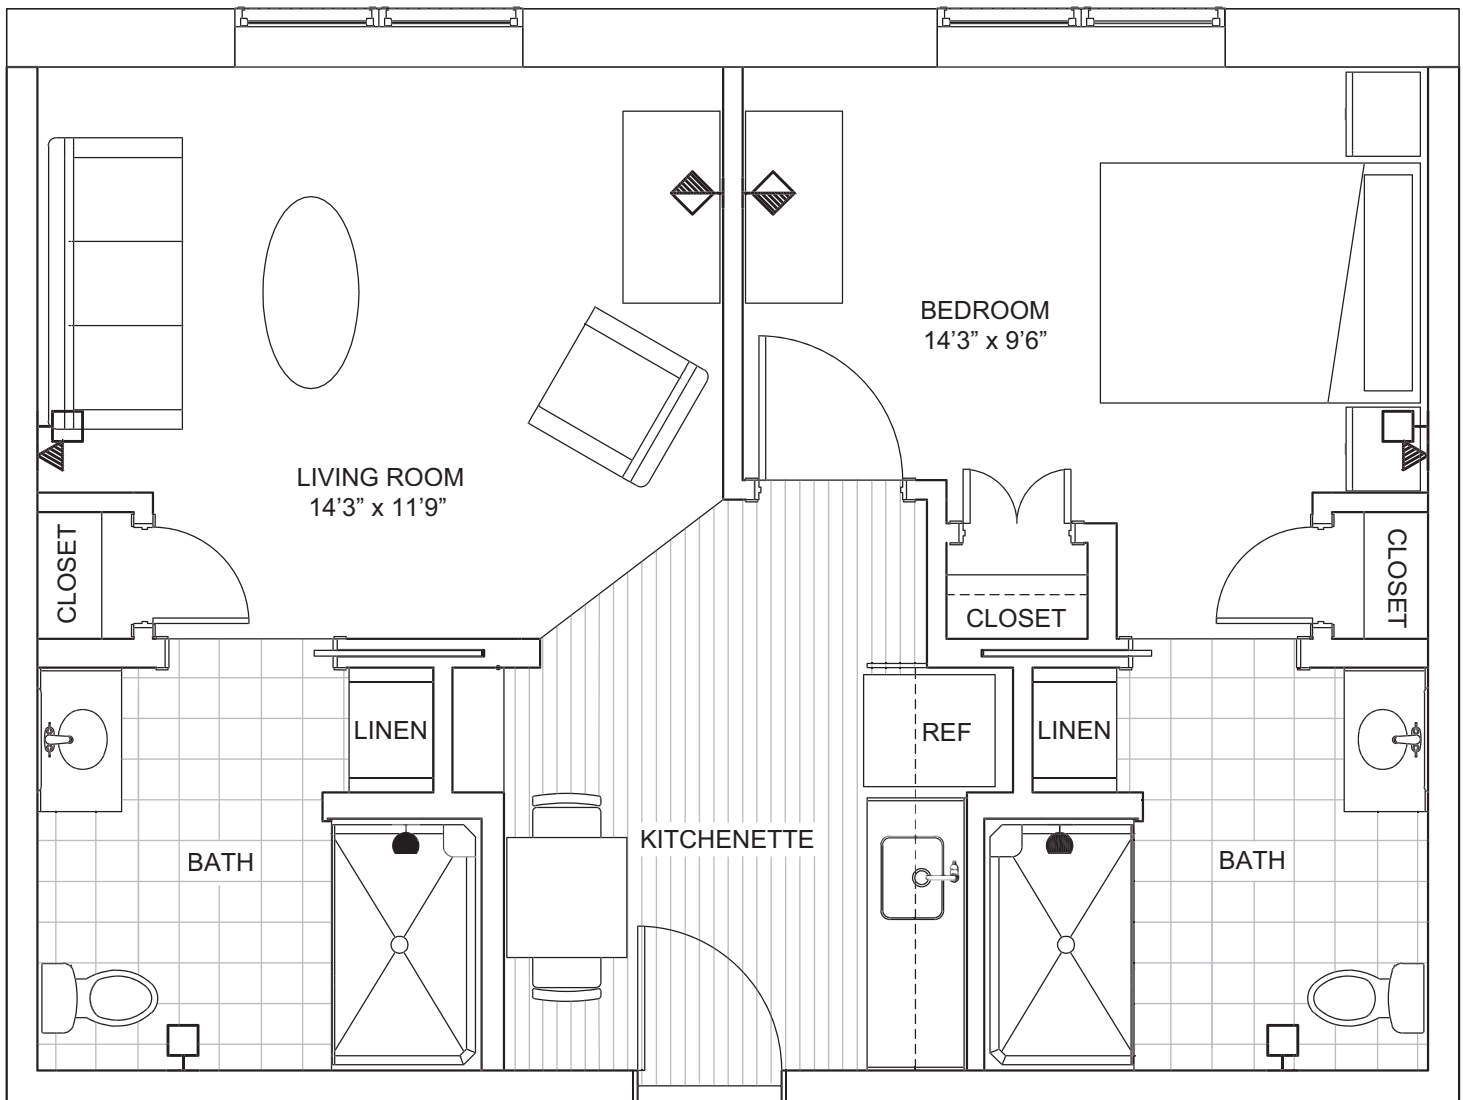

## The Avery

Deluxe Studio  
370-425 sq. ft.

-  Emergency Call Alarms
-  Cable Television Connections
-  Telephone Connections
-  Showerhead

# Assisted Living Apartment The Garrison

One bedroom, one bath  
473 sq. ft.

-  Emergency Call Alarms
-  Cable Television Connections
-  Telephone Connections
-  Showerhead

# Assisted Living Apartment The Georgetown

One bedroom, two bath  
603 sq. ft.

-  Emergency Call Alarms
-  Cable Television Connections
-  Telephone Connections
-  Showerhead