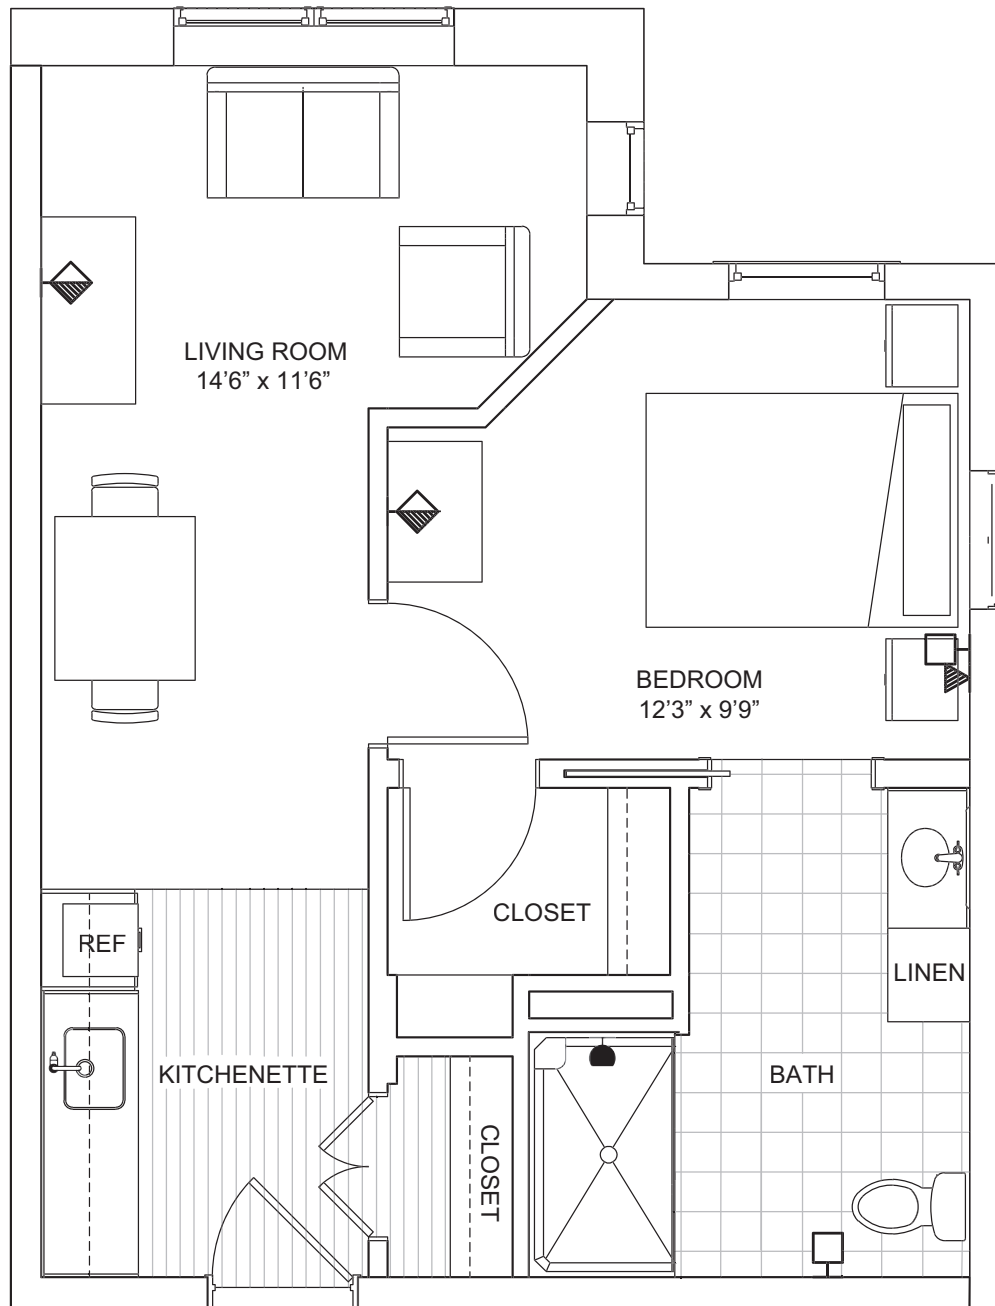

## The Avery

Deluxe Studio  
370-425 sq. ft.

-  Emergency Call Alarms
-  Cable Television Connections
-  Telephone Connections
-  Showerhead

# Assisted Living Apartment The Garrison

One bedroom, one bath  
473 sq. ft.

-  Emergency Call Alarms
-  Cable Television Connections
-  Telephone Connections
-  Showerhead

# Assisted Living Apartment The Georgetown

One bedroom, two bath  
603 sq. ft.

-  Emergency Call Alarms
-  Cable Television Connections
-  Telephone Connections
-  Showerhead