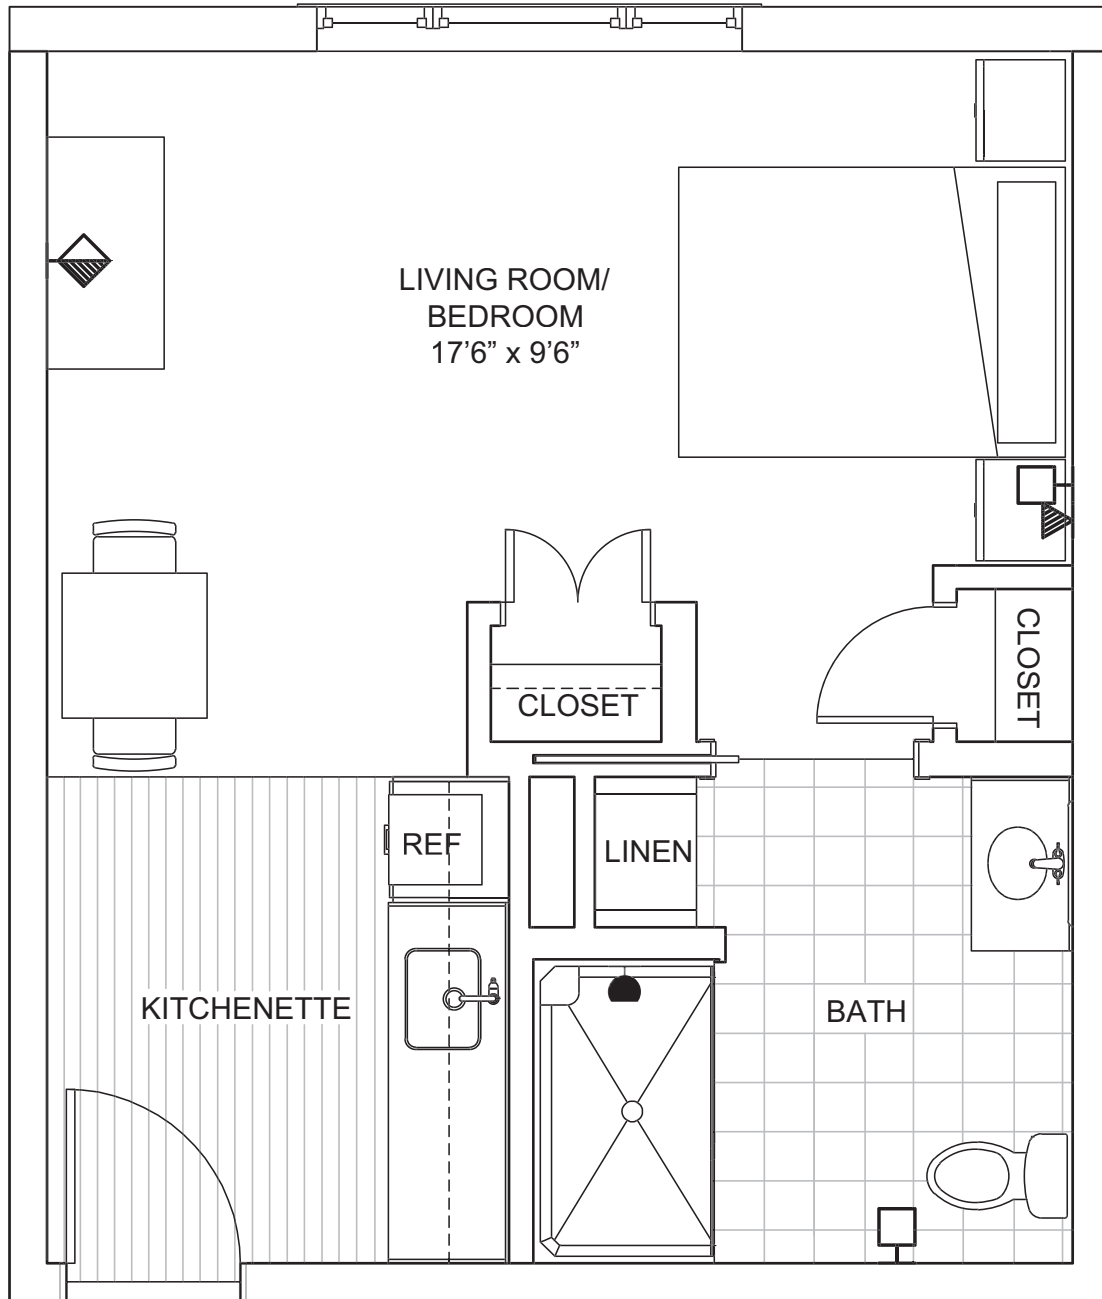

# Assisted Living Apartment

## The Avery

Deluxe Studio  
370-425 sq. ft.

-  Emergency Call Alarms
-  Cable Television Connections
-  Telephone Connections
-  Showerhead

# Assisted Living Apartment The Garrison

One bedroom, one bath  
473 sq. ft.

-  Emergency Call Alarms
-  Cable Television Connections
-  Telephone Connections
-  Showerhead

# Assisted Living Apartment The Georgetown

One bedroom, two bath  
603 sq. ft.

-  Emergency Call Alarms
-  Cable Television Connections
-  Telephone Connections
-  Showerhead