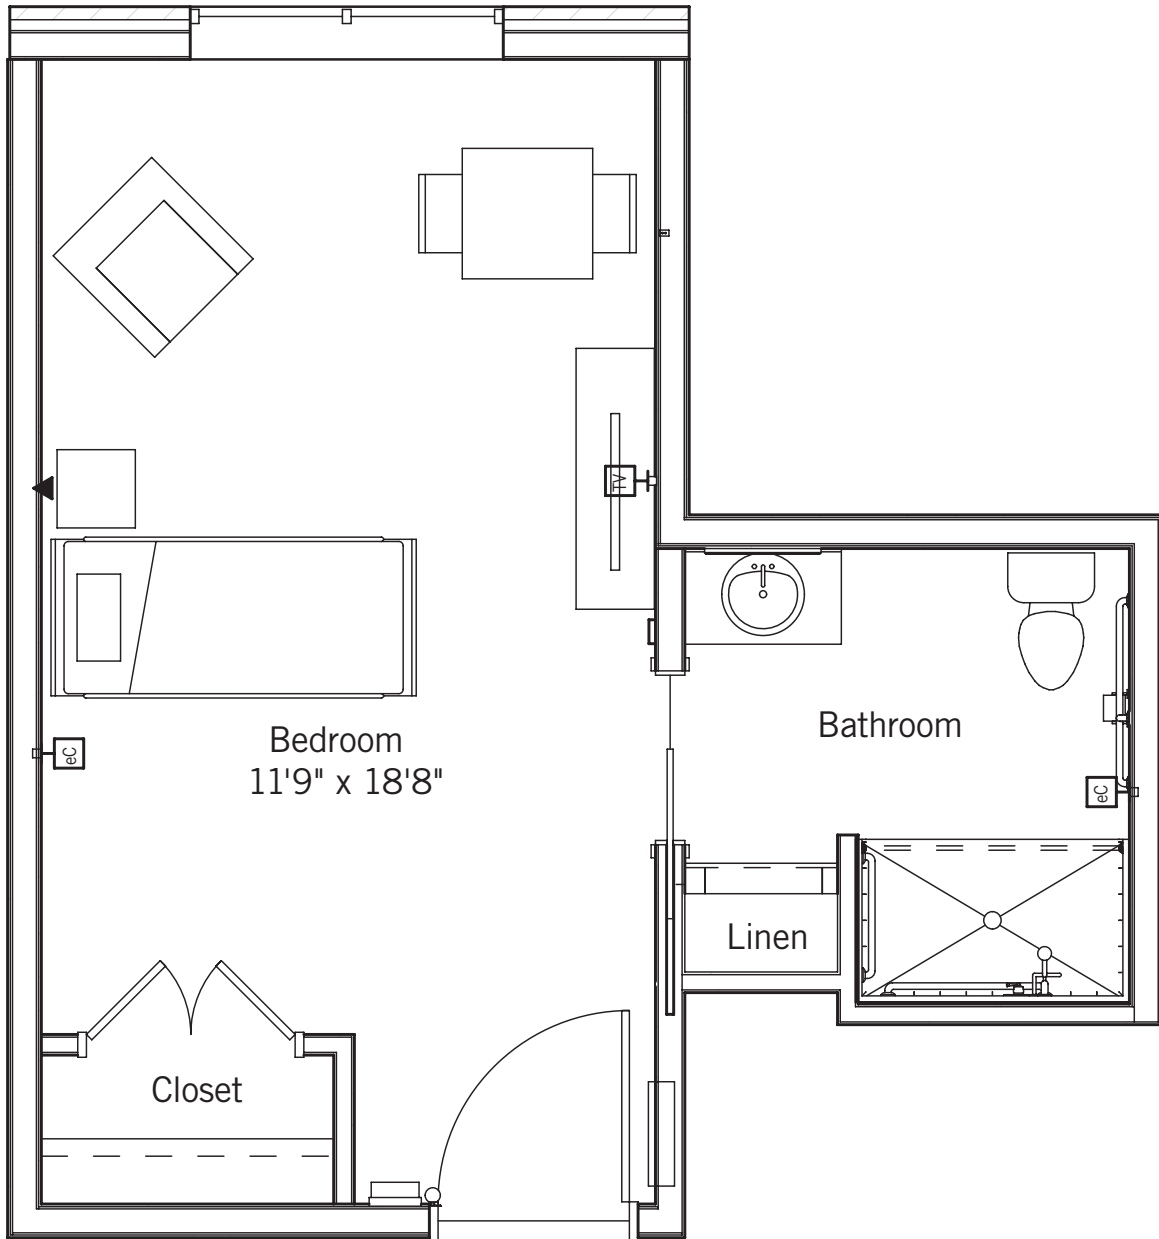

Long-Term Care Suite

337 sq. ft.

	TELEPHONE CONNECTION
	CABLE TELEVISION CONNECTION
	EMERGENCY CALL ALARM